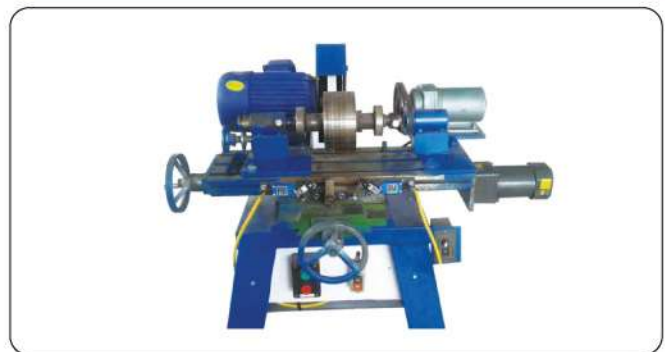

সরাসরি বিদেশ থেকে আমদানিকৃত মেশিনারি

Automatic Scourer Machine

Item	Specification
Voltage	220V/380V
Capacity	8-12Kg/h
Weight	600kgs
Measures	1.5m*1.2m*1.1m
shape	Spiral/flat

Item	Specification
Voltage	380V
Capacity	8-12Kg/h
Weight	1400kgs
Measures	5m*1.2m*1.1m
shape	Spiral/flat

Automatic Mash Scourer Making Machine

Item	Specification
Voltage	220V/380V
Capacity	48Kg/8h
Weight	560kgs
Measures	1.7m*1.5m*0.7m
power	0.75kw

Grinding Machine

Item	Specification
Grinding ammeters	8-200mm
Grinding bores	13-80mm
Max grinding length	500mm
Max travel oftable	600mm
Power	8kw
L*W*H	2m*1.42m*1.6m
Weight	2100Kg

Item	Specification
Grinding ammeters	2-100mm
Max workpiece weight	20KG
Max grinding length	250mm
Max travel oftable	300mm
Power	4.5kw
L*W*H	1.5m*1.49m*1.25m
Weight	800Kg

AIR Compressor

Item	Specification
Voltage	220v/380v
gas displacement	1.0m³/min
air pressure	0.8Mpa
volume	200L
Power	7.5kw
L*W*H	1.45m*0.45m*0.97m
Weight	100Kg